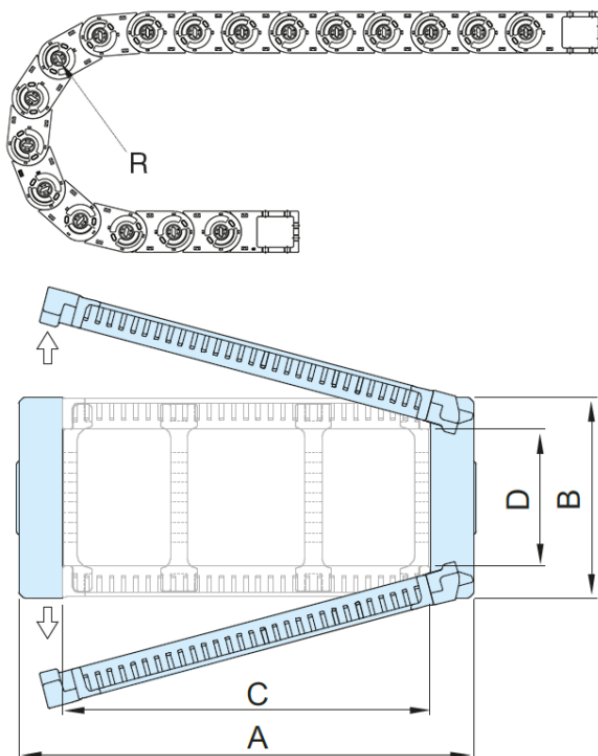

Article number: 18ST044N050R120

Description: ST Shift cable chain, ST044N.50 Radius 120- Hoved nr. (1LK)
Type ST044N.050.R120

Measures

A = 71
B = 38
C = 50
D = 26
I = 44
R = 120